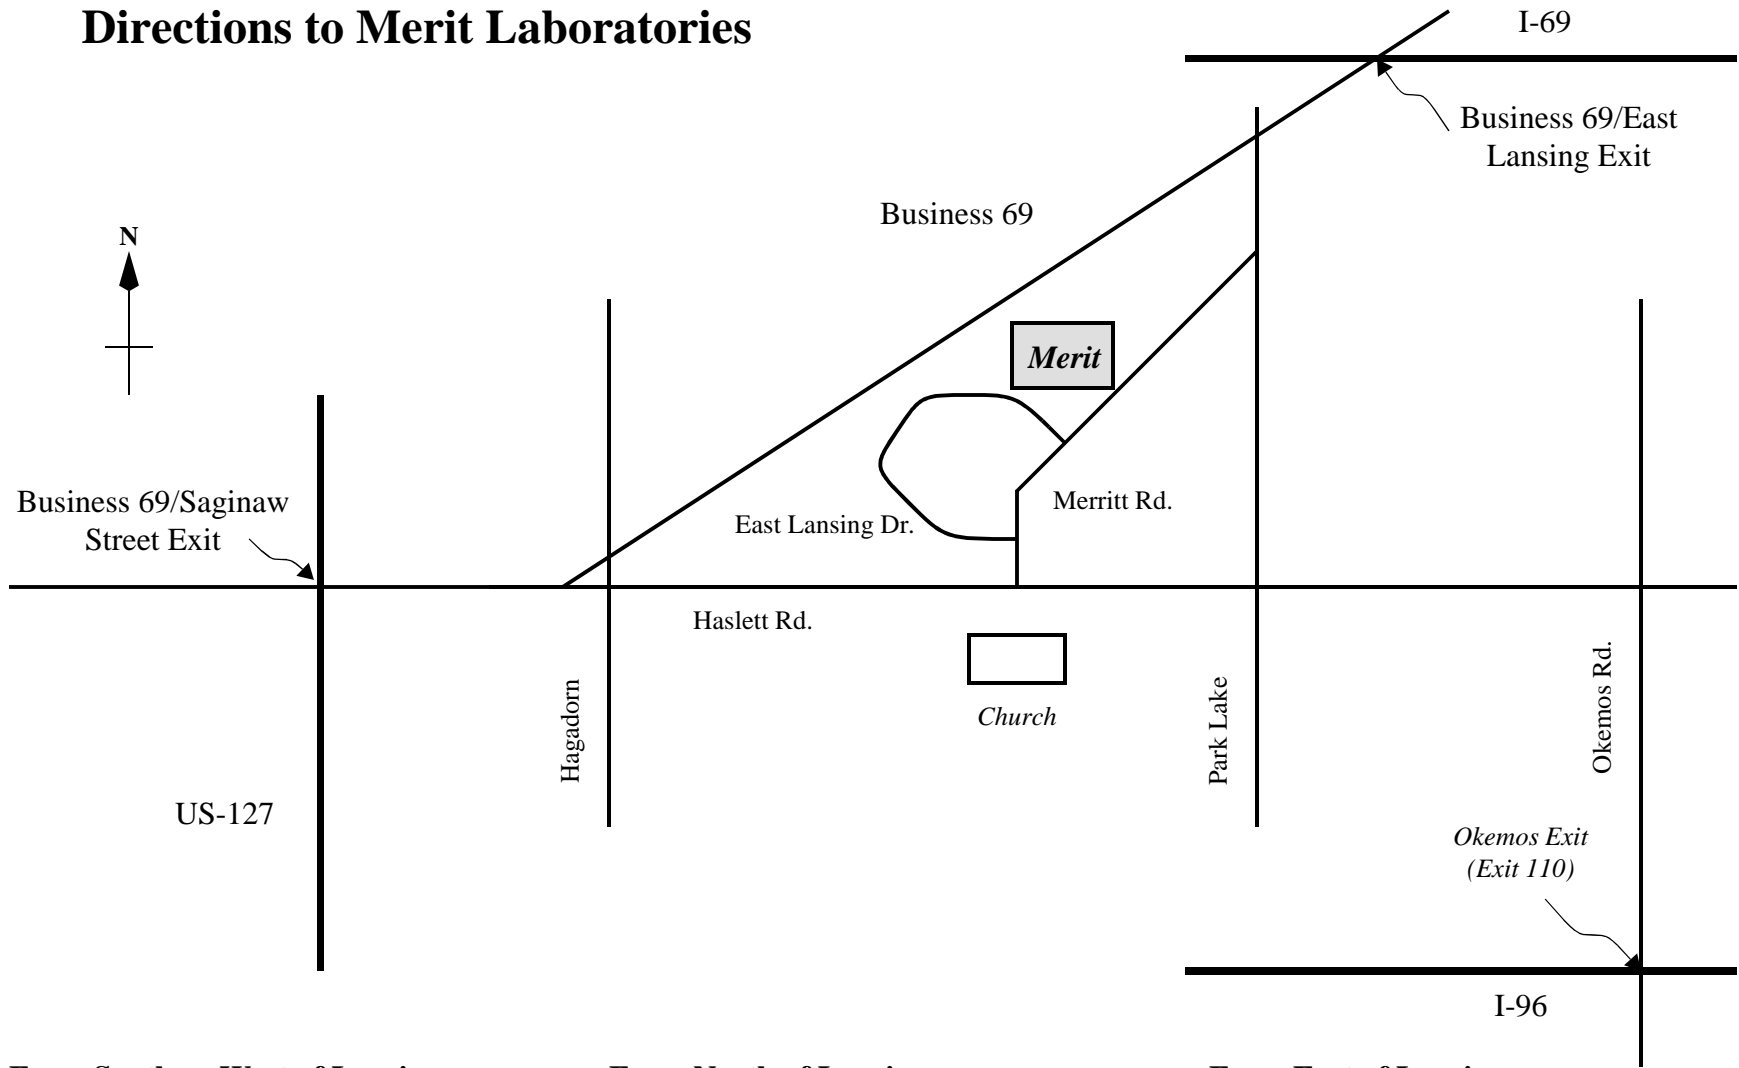

Directions to Merit Laboratories

From South or West of Lansing:
 US-127 to Business 69/Saginaw Street Exit;
 Exit and follow Business 69 East;
 Just prior to the Hagadorn intersection, Business 69 splits: keep right and follow Haslett Road;
 Continue on Haslett Road East and turn left onto Merritt Road at the church;
 Turn left from Merritt Road into the downstairs parking lot.

From North of Lansing:
 I-69 to Business 69/East Lansing Exit;
 Exit and follow Business 69 West;
 Turn left onto Park Lake Road;
 Continue on Park Lake Road South and turn right onto Merritt Road;
 Turn right from Merritt Road into the downstairs parking lot.

From East of Lansing:
 I-96 to Exit 110;
 Exit 110 north onto Okemos Rd.;
 Turn left onto Haslett Rd.;
 Continue on Haslett Road west and turn right onto Merritt Road at the church;
 Turn Left from Merritt Road into the downstairs parking lot.